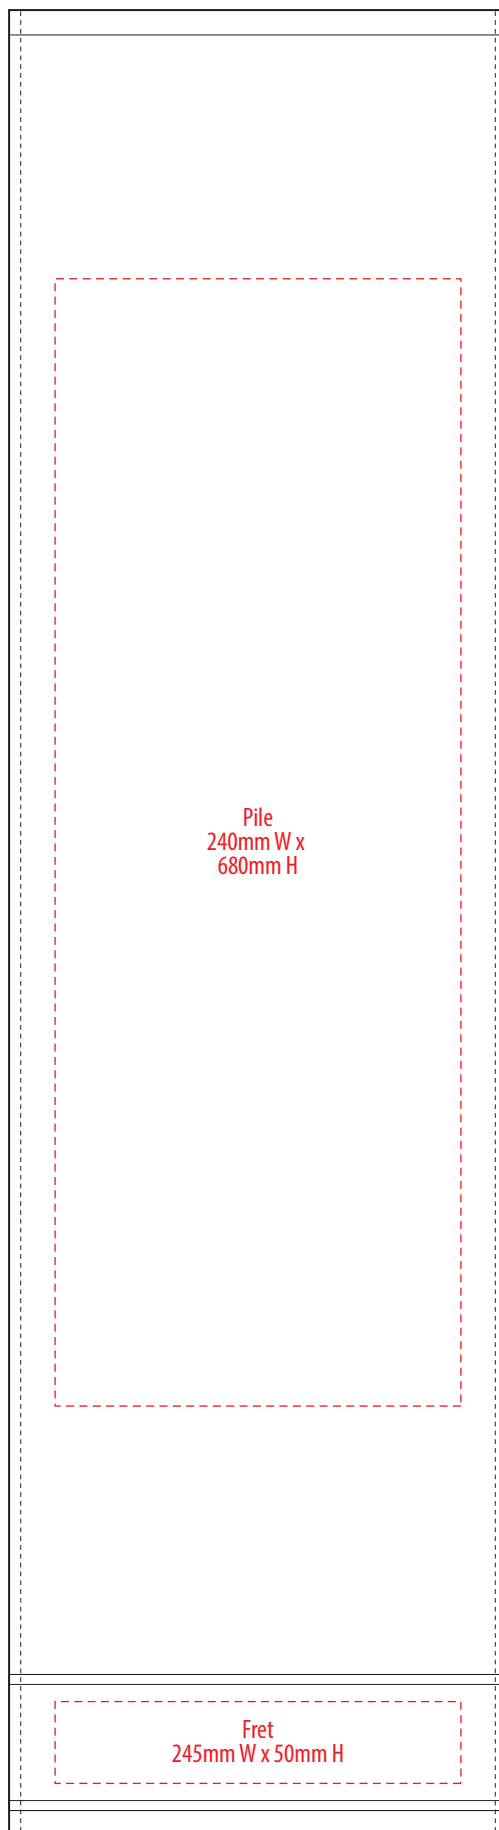

**M115**

-----

COLOUR

# M115

**NOTE:**

The maximum decoration area is a guide only and is greatly dependant on the logo shape.

-----  
EMBROIDERY / SUPASUB

# M115

**NOTE:**

The maximum decoration area is a guide only and is greatly dependant on the logo shape.

-----  
SUPACOLOUR / SCREENPRINT